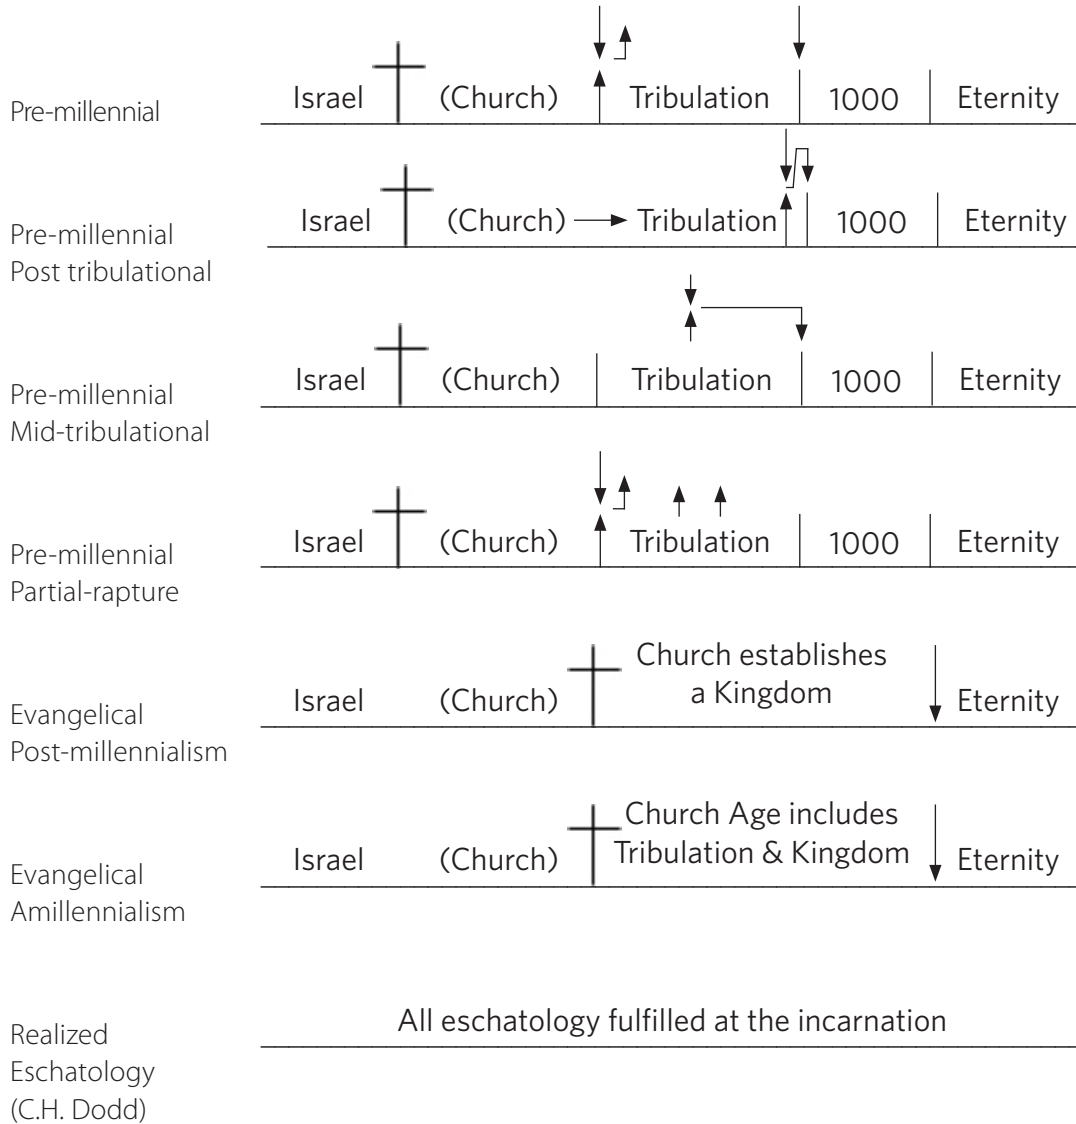

## APPENDIX A

### FINAL CONSUMMATION Divergent Evangelical Views of Major Unfilled Prophecies<sup>1</sup>

<sup>1</sup>This chart is a summarization of key material found in Robert P. Lightner, *Prophecy in the Ring*, pp. 32-58. The ideas of this section have been modified in chart form.